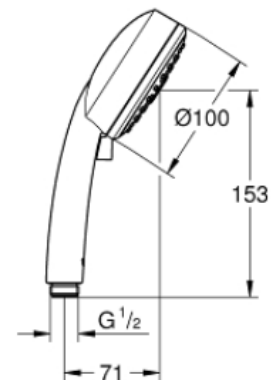

PROJECT		REF		REV	ITEM CODE	
LOCATION		DATE			PAGE	

SANITARY WARE SPECIFICATION SHEET

Item Descriptions	GROHE (Germany) "Tempesta Cosmopolitan 100" 3 sprays hand shower; nominated flow rate 7.9 L/min in WELS Grade 1 ; Registration No. SB 18-0022	<p>Illustration/ Drawing</p>  <div style="display: flex; flex-direction: column; align-items: center;">      </div>
Dimensions	L100 x W71 x H153 mm	
Model	27574002	
Finish	Chrome Plated	
Manufacturer	GROHE Limited	
Supplier	Acme Sanitary Ware Co. Ltd Mr. Eric Wong/ Mr. Don Yuen	
Contact Tel/Fax	(852) 2388-7171 / (852) 2710-8012	
E-mail	acme@acmesanitary.com.hk	
Website	www.acmesanitary.com.hk	

"Tempesta Cosmopolitan 100" 3 sprays hand shower

- hand shower (27574002)
- **GROHE EcoJoy** 9.5 l/min flow limiter
- **GROHE DreamSpray** perfect spray pattern
- **GROHE StarLight** chrome finish
- **SpeedClean** anti-limescale system
- **Inner WaterGuide** for a longer life