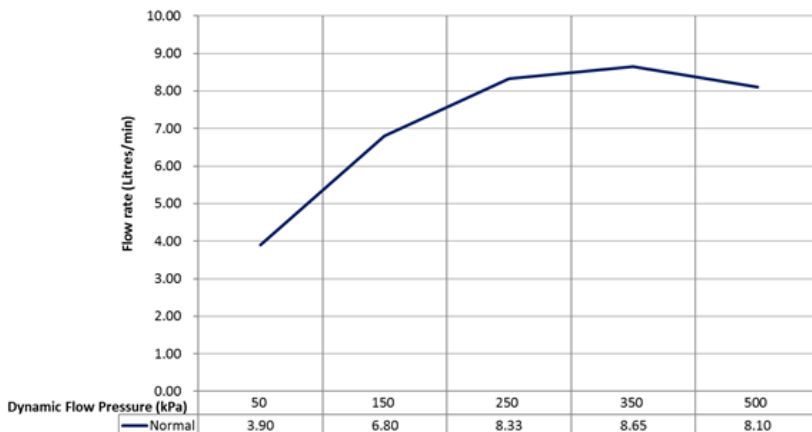

PROJECT		REF		REV	ITEM CODE	
LOCATION		DATE			PAGE	

SANITARY WARE SPECIFICATION SHEET

Item Descriptions	GROHE (Germany) "Tempesta Cosmopolitan 100" 3 sprays hand shower; nominated flow rate 7.9 L/min in WELS Grade 1 ; Registration No. SB 18-0022	<p>Illustration/ Drawing</p>  <div style="display: flex; flex-direction: column; align-items: center;">      </div>
Dimensions	L100 x W71 x H153 mm	
Model	27574002	
Finish	Chrome Plated	
Manufacturer	GROHE Limited	
Supplier	Acme Sanitary Ware Co. Ltd Mr. Eric Wong/ Mr. Don Yuen	
Contact Tel/Fax	(852) 2388-7171 / (852) 2710-8012	
E-mail	acme@acmesanitary.com.hk	
Website	www.acmesanitary.com.hk	

"Tempesta Cosmopolitan 100" 3 sprays hand shower

- hand shower (27574002)
- **GROHE EcoJoy** 9.5 l/min flow limiter
- **GROHE DreamSpray** perfect spray pattern
- **GROHE StarLight** chrome finish
- **SpeedClean** anti-limescale system
- **Inner WaterGuide** for a longer life